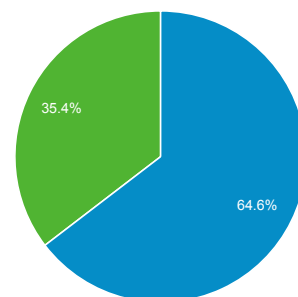

Nov 1, 2015 - Nov 30, 2015

Audience Overview

All Sessions
100.00%

Overview

Sessions
223,773

Users
105,754

Pageviews
1,045,377

Pages / Session
4.67

Avg. Session Duration
00:04:13

Bounce Rate
53.71%

% New Sessions
35.38%

■ Returning Visitor ■ New Visitor

Language	Sessions	% Sessions
1. sk	128,345	57.35%
2. sk-sk	42,642	19.06%
3. en-us	21,014	9.39%
4. cs	16,187	7.23%
5. cs-cz	4,227	1.89%
6. en-gb	2,394	1.07%
7. en	1,672	0.75%
8. cs-sk	1,236	0.55%
9. hu	1,056	0.47%
10. de	738	0.33%