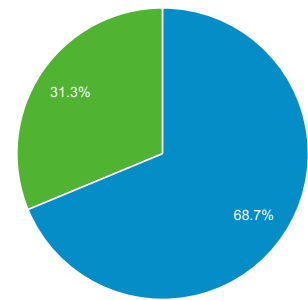

Audience Overview

All Visits
100.00%

Overview

147,907 people visited this site

Visits 361,568	Unique Visitors 147,907	Pageviews 2,276,187
Pages / Visit 6.30	Avg. Visit Duration 00:06:54	Bounce Rate 44.26%
% New Visits 31.22%		

■ Returning Visitor ■ New Visitor

Language	Visits	% Visits
1. sk	216,915	59.99%
2. sk-sk	54,981	15.21%
3. cs	34,971	9.67%
4. en-us	27,502	7.61%
5. en	10,730	2.97%
6. cs-cz	5,447	1.51%
7. en-gb	2,360	0.65%
8. hu-hu	1,716	0.47%
9. hu	1,431	0.40%
10. de	964	0.27%